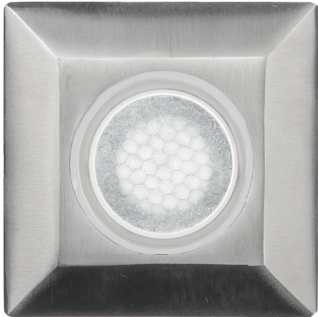

# 2" INGROUND - SQUARE

## 2052 Honeycomb Louver

### PRODUCT DESCRIPTION

Landscape 2" recessed inground luminaire for up, down, side light applications.

### FEATURES

- Integrated honeycomb louver for reduced glare
- 30° visual cutoff IP68 rated, Suitable for continuous immersion under water
- Factory sealed water tight fixtures
- Solid stainless steel construction
- Stainless steel spring clip allows wall or downlight applications
- Available Concrete Pour Adapter
- Spring clip, 6' lead wire and direct burial gel filled wire nuts included
- Maintains constant lumen output against voltage drop
- UL 1838 Listed