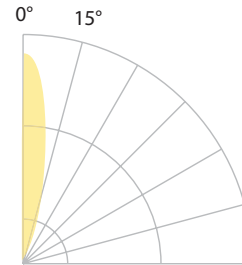

SPECIFICATIONS

Input: 9 - 15VAC (Transformer is required)
Power: 4.1W / 6.6VA
Brightness: 170 lm
Beam Angle: 25°
CRI: 85
Rated Life: 70,000 hours