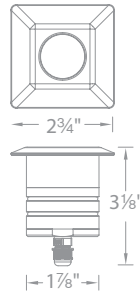

### PRODUCT DESCRIPTION

Landscape 2" recessed inground luminaire for up, down, side light applications.