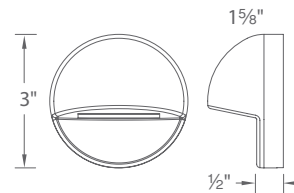

Location: _____

PRODUCT DESCRIPTION

Deck and patio light with superb forward-throw light distribution

FEATURES

- IP66 rated, Protected against powerful water jets
- 6' lead wire included
- Translucent lens provides for uniform diffused light output
- Solid diecast brass or corrosion resistant aluminum alloy
- ADA compliant
- Maintains constant lumen output against voltage drop
- UL 1838 Listed