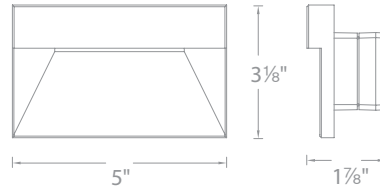

RECTANGLE STEP LIGHTS 12V

4091

WAC

LANDSCAPE LIGHTING

Fixture Type:

Catalog Number:

Project: _____

Location: _____

PRODUCT DESCRIPTION

Horizontal rectangle step light designed for safety and style on stairways, patios, decks, balcony areas, walkways and building perimeters.

Features an architectural design. Energy efficient for long-lasting outdoor lighting solutions. Creates an attractive, romantic impression at night.

FEATURES

- Corrosion resistant aluminum alloy
- Geometric design with downward illumination
- Fits into 2" x 4" Junction Box with minimum inside dimensions of 3"L x 2"W x 2.5"D
- Magnetized design for easy installation and maintenance
- Protected against high-pressure water jets
- 100 - 10% MLV dimming
- Landscape transformer required (sold separately)

SPECIFICATIONS

Input: 9-15VAC (Transformer is required)
Power: 2W / 3.1VA
Brightness: Up to 3lm
CRI: 90+
Standard: IP66, UL & cUL
Rated Life: 60,000 hours

ORDERING NUMBER

		Color Temp	CRI	Finish	Lumens	
4091	12V	27	2700K	90	BK Black on Aluminum	3
					BZ Bronze on Aluminum	3
					WT White on Aluminum	3
	12V	30	3000K	90	BK Black on Aluminum	3
					BZ Bronze on Aluminum	3
					WT White on Aluminum	3
	12V	AM	Amber	-	BK Black on Aluminum	610nm
					BZ Bronze on Aluminum	610nm
					WT White on Aluminum	610nm

4091-_____

Example: 4091-30BK

wacighting.com
Phone (800) 526.2588
Fax (800) 526.2585

Headquarters/Eastern Distribution Center
44 Harbor Park Drive
Port Washington, NY 11050

Central Distribution Center
1600 Distribution Ct
Lithia Springs, GA 30122

Western Distribution Center
1750 Archibald Avenue
Ontario, CA 91760