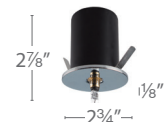

12V Xenon Bi-Pin

* Dimmable with compatible dimmer match to power supply

DR-363-CL/CH

Empress

Color Temp

Lumens

Voltage

Wattage

Rated Life

Finish

Cutout

3000K

200

12V, 24V

20 W

10,000 hours

Clear / Chrome

2 3/8"

	Input	Output	Min Load	Dimension (L x W x H)	Max Fixture Run	Max Run Length

Remote Transformer for Xenon Bi-pin

EN-1260-RB2

120V

12V, 60W (class 2)

1W

6 5/8" x 1 5/8" x 1 1/8"

3

25'

EN-12100-RB-AR

120V

12V, 100W

1W

6 1/4" x 3" x 1 5/8"

5

30'

EN-12150-RB-AR

120V

12V, 150W

1W

6 1/4" x 3" x 1 5/8"

7

35'

WAC Lighting

www.waclighting.com

Phone (800) 526.2588 • Fax (800) 526.2585

Headquarters/Eastern Distribution Center

44 Harbor Park Drive • Port Washington, NY 11050

Phone (516) 515.5000 • Fax (516) 515.5050

Western Distribution Center

1750 Archibald Avenue • Ontario, CA 91760

Phone (800) 526.2588 • Fax (800) 526.2585