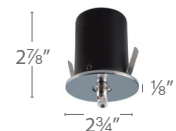

Integral LED

* Dimming is not recommended

DR-363LED-CL/CH

Empress

Color Temp

Lumens

Voltage

Wattage

Rated Life

Finish

Cutout

3000K

150

24V

4.5 W

50,000 hours

Clear / Chrome

2 3/8"

	Input	Output	Min Load	Dimension (L x W x H)	Max Fixture Run	Max Run Length

Remote Transformer for Integral LED

EN-2460-RB2

120V

24V, 60W (class 2)

1W

6 1/2" x 1 5/8" x 1 1/4"

12 per transformer

30'

EN-24100-RB2

120V

24V, 96W (class 2)

1W

6 1/2" x 1 5/8" x 1 1/4"

21 per transformer

40'