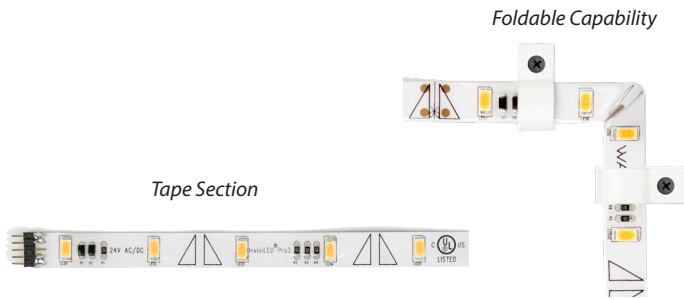

InvisiLED® Pro 3

24V High Output Foldable LED Tape Light

WAC LIGHTING

Responsible Lighting®

Fixture Type:

Catalog Number:

Project:

Location:

PRODUCT DESCRIPTION

Professional grade white tape light that delivers optimal color consistency and brightness. An ideal system for task or accent lighting applications.

FEATURES

- Both sides of field cut material can be used with male to male adapter
- Foldable design for lateral pattern creation
- Install LED-T-CL1 clips with folds
- Ultra thin profile at 1/8". 90° fold height of 3/8"
- Diodes spaced evenly at 1" on center
- Minimum run length of 1'
- May be field cut every 6" at the end of a run
- Three mounting methods provided for different surfaces
- 70,000 hour rated life
- 5 year WAC Lighting product warranty

SPECIFICATIONS

Construction: Flexible, silicone cased tape light. Peel and stick 3M construction adhesive on back. Indicating marks for field cutting.

Power Supply: Remote and plug-in electronic Class 2 transformers. 120VAC/120-277VAC, 50/60Hz input, 24V 60W and 96W output.

Light Source: 12 LEDs per foot. Runs on 24V at 5W per foot.

Dimming: May be dimmed with electronic low voltage 0-10V(ELV) dimmer.

Operating Temperature: -4°F – 104°F (-20°C – 40°C), relative humidity 95%.

Standards: UL & CUL Listed for damp locations.

ORDER NUMBER – TAPE SECTIONS

Model #	Watts/ft	Color Temp	CRI	Lumens/ft	Length	Qty	Tape Color
LED-TE24	5	27 2700K	95	385	6IN 6 inches	1	WT White
		30 3000K	95	395	1 1 foot	1	
		35 3500K	90	440	5 5 feet	1	
		45 4500K	90	475	1-40 1 foot	40