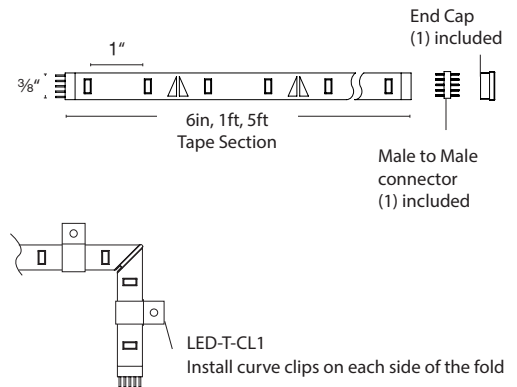

LED-TE24 - - - -WT

Example: LED-TE2445-6IN-WT

Class 2 Power Supply (Required)

Type	Model	Input	Output	Max Run	Dim
Remote	EN-2460-RB2-T	120VAC	24VAC / 60W	12 feet	ELV
	EN-24100-RB2-T	120VAC	24VAC / 96W	20 feet	ELV
Plug-in	EN-2460-P-AR-T	120VAC	24VAC / 60W	12 feet	ELV
	EN-24100-P-AR-T	120VAC	24VAC / 96W	20 feet	ELV
Remote 277V	EN-24100-277-RB2-T	120-277VAC	24VDC / 96W	20 feet	0-10V

wacighting.com
Phone (800) 526.2588
Fax (800) 526.2585

Headquarters/Eastern Distribution Center
44 Harbor Park Drive
Port Washington, NY 11050

Central Distribution Center
1600 Distribution Ct
Lithia Springs, GA 30122

Western Distribution Center
1750 Archibald Avenue
Ontario, CA 91760