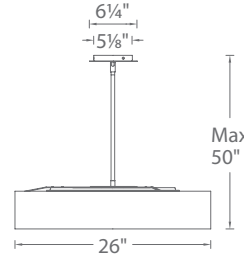

PD-13726

Fixture Type:

Catalog Number:

Project:

Location:

PRODUCT DESCRIPTION

A Luminous fabric shade with urban chic sophistication & LED illumination softened with a fabric shade.

FEATURES

- Urban elegance & LED illumination softened with a fabric shade
- Three 12" and one 6" downrods included (additional downrods available)
- Integral swivel for sloped ceilings
- No transformer or driver required
- Color Temp: 2700K
- CRI: 90
- Dimming: 100% - 10% ELV
- Rated Life: 50,000 hours
- Input: 120V

SPECIFICATIONS

Construction: Aluminum and Fabric Shade

Light Source: High output LED.

Finish: Brushed Nickel (BN)

Standards: ETL & cETL dry location listed.

Replacement

RPL-SHA-13114	<i>Fabric Shade</i>
RPL-GLA-13114	<i>Glass</i>
RPL-DIF-13114	<i>Diffuser</i>
RPL-SHA-13120	<i>Fabric Shade</i>
RPL-GLA-13120	<i>Glass</i>
RPL-DIF-13120	<i>Diffuser</i>
RPL-SHA-13126	<i>Fabric Shade</i>
RPL-GLA-13126	<i>Glass</i>
RPL-DIF-13126	<i>Diffuser</i>

Additional Rods   Finish

RPL-ROD-IN06-BN	<i>6in</i>	<i>Brushed Nickel</i>
RPL-ROD-IN12-BN	<i>12in</i>	<i>Brushed Nickel</i>

ORDER NUMBER

	Watt	LED Lumens	Delivered Lumens	Finish
PD-13714	14"	31W	2405	2205
PD-13720	20"	36W	2405	2360
PD-13726	26"	41W	3000	2825
				BN <i>Brushed Nickel</i>

Example: **PD-13720-BN**

wacighting.com
Phone (800) 526.2588
Fax (800) 526.2585

Headquarters/Eastern Distribution Center
44 Harbor Park Drive
Port Washington, NY 11050

Central Distribution Center
1600 Distribution Ct
Lithia Springs, GA 30122

Western Distribution Center
1750 Archibald Avenue
Ontario, CA 91760