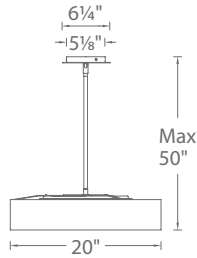

MANHATTAN – model: PD-137
dwelLED™ LED Pendant

WAC LIGHTING
Responsible Lighting®

PD-13720

Fixture Type:

Catalog Number:

Project:

Location:

PRODUCT DESCRIPTION

A Luminous fabric shade with urban chic sophistication & LED illumination softened with a fabric shade.

FEATURES

- Urban elegance & LED illumination softened with a fabric shade
- Three 12" and one 6" downrods included (additional downrods available)
- Integral swivel for sloped ceilings
- No transformer or driver required
- Color Temp: 2700K
- CRI: 90
- Dimming: 100% - 10% ELV
- Rated Life: 50,000 hours
- Input: 120V

SPECIFICATIONS

Construction: Aluminum and Fabric Shade

Light Source: High output LED.

Finish: Brushed Nickel (BN)

Standards: ETL & cETL dry location listed.

Replacement

RPL-SHA-13114	<i>Fabric Shade</i>
RPL-GLA-13114	<i>Glass</i>
RPL-DIF-13114	<i>Diffuser</i>
RPL-SHA-13120	<i>Fabric Shade</i>
RPL-GLA-13120	<i>Glass</i>
RPL-DIF-13120	<i>Diffuser</i>
RPL-SHA-13126	<i>Fabric Shade</i>
RPL-GLA-13126	<i>Glass</i>
RPL-DIF-13126	<i>Diffuser</i>

Additional Rods   Finish

RPL-ROD-IN06-BN	<i>6in</i>	<i>Brushed Nickel</i>
RPL-ROD-IN12-BN	<i>12in</i>	<i>Brushed Nickel</i>

ORDER NUMBER

	Watt	LED Lumens	Delivered Lumens	Finish
PD-13714	14"	31W	2405	2205
PD-13720	20"	36W	2405	2360
PD-13726	26"	41W	3000	2825
				BN <i>Brushed Nickel</i>

Example: **PD-13720-BN**

wacighting.com
Phone (800) 526.2588
Fax (800) 526.2585

Headquarters/Eastern Distribution Center
44 Harbor Park Drive
Port Washington, NY 11050

Central Distribution Center
1600 Distribution Ct
Lithia Springs, GA 30122

Western Distribution Center
1750 Archibald Avenue
Ontario, CA 91760