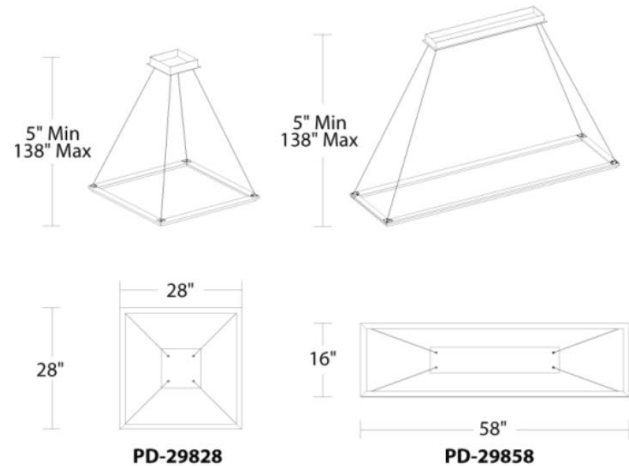

Fixture Type:

Catalog Number:

Project:

Location: