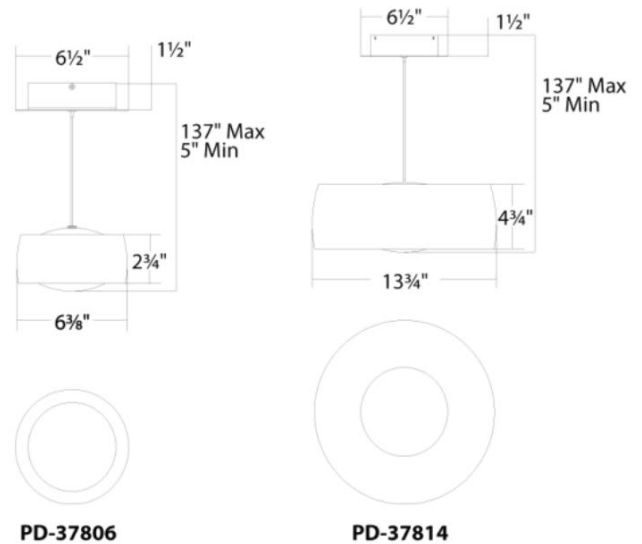

**Fixture Type:**

**Catalog Number:**

**Project:**

**Location:**

**PRODUCT DESCRIPTION**

An elegant design with rounded diffusers features up and down illumination for ambient and task lighting, while a beautifully finished metal shade along with an ultra-thin power wire create the sleekest profile possible.

**FEATURES**

- Thin powered aircraft cable provides an ultra-clean look
- Up and down illumination
- Can be mounted on a sloped ceiling
- Driver concealed within canopy

**SPECIFICATIONS**

- Color Temp:** 3000K
- CRI:** 80
- Dimming:** 100% - 10% ELV
- Rated Life:** 54,000 hrs
- Input:** 120V
- Construction:** Aluminum with polycarbonate diffuser
- Finish:** Brushed Aluminum
- Standards:** ETL & cETL listed, Damp listed, Title 24

**ORDER NUMBER**

Model	Wattage	Voltage	LED Lumens	Delivered Lumens	Finish
PD-37806	6"	15W	1198	685	AL <i>Brushed Aluminum</i> 
PD-37814	14"	28W	3150	1800	

Example: **PD-37814-AL**

dweLED.com  
 Phone (800) 526.2588  
 Fax (800) 526.2585