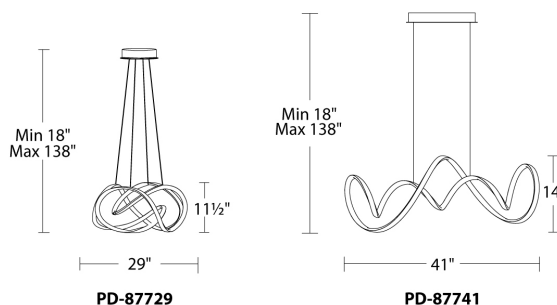

PRODUCT DESCRIPTION

With its captivating and continuous loops, Vornado pushes the limits of engineering—bands of silver and light twist in and out like a Mobius strip on steroids. Finely wrought in spun aluminum and plated with chrome for extra shine.

FEATURES

- Hand-crafted, asymmetric & seamless construction, variation expected
- Thin powered cables provide an ultra-clean look
- Can be mounted on a sloped ceiling
- Universal voltage driver (120V-220V-277V) concealed within canopy

SPECIFICATIONS

Color Temp: 3000K
CRI: 90
Dimming: 100% - 10% ELV; 100%-5% 0-10V
Rated Life: 50,000 hrs
Input: 120V-277V
Construction: Aluminum with composite diffuser
Finish: Chrome
Standards: ETL & cETL listed, Damp listed, Title 24

ORDER NUMBER

Model	Wattage	Voltage	LED Lumens	Delivered Lumens	Finish
PD-87729	29"	87W	120V-277V	7766	CH Chrome
PD-87741	41"	88W		7818	

Example: PD-87741-CH

dweLED.com
Phone (800) 526.2588
Fax (800) 526.2585

Headquarters/Eastern Distribution Center
44 Harbor Park Drive
Port Washington, NY 11050

Central Distribution Center
1600 Distribution Ct
Lithia Springs, GA 30122

Western Distribution Center
1750 Archibald Avenue
Ontario, CA 91760