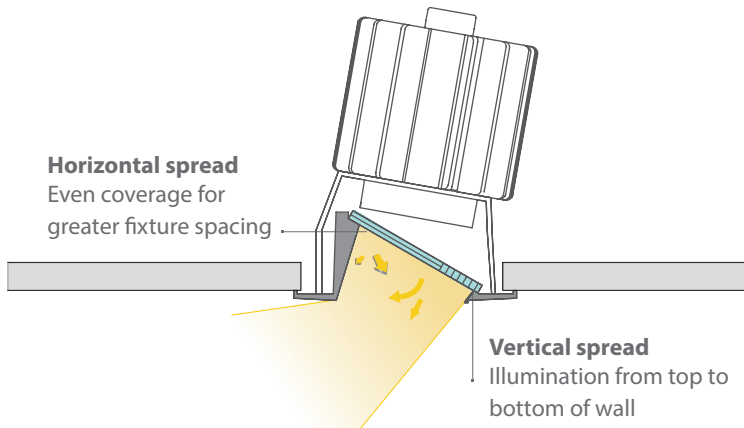

### WOOD AND METAL CEILING ADAPTERS

Round

**R2R-ADP1** 1/2" to 1" ceiling thickness  
(Wall wash trims 1" max ceiling thickness)

Square

**R2S-ADP1** 1/2" to 1" ceiling thickness  
(Wall wash trims 1" max ceiling thickness)

### BI-DIRECTIONAL SPREAD LENS