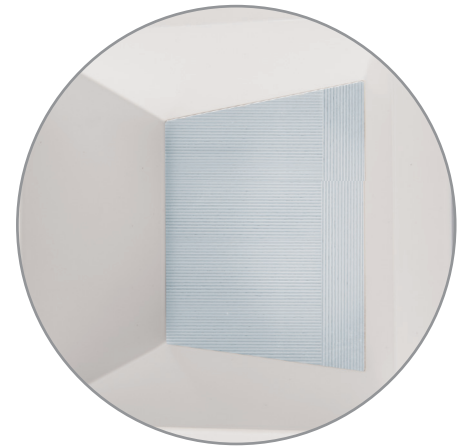

### WOOD AND METAL CEILING ADAPTERS

Round

**R2R-ADP1** 1/2" to 1" ceiling thickness  
(Wall wash trims 1" max ceiling thickness)

Square

**R2S-ADP1** 1/2" to 1" ceiling thickness  
(Wall wash trims 1" max ceiling thickness)

### BI-DIRECTIONAL SPREAD LENS