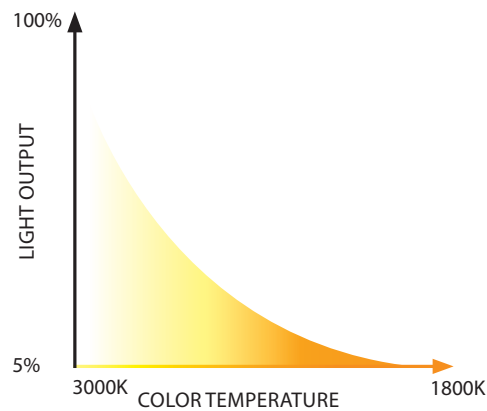

3.5" OCULUX DIM-TO-WARM

0 -35° Adjustable - R3BRA, R3BSA

WAC LIGHTING

Responsible Lighting®

Fixture Type:

Catalog Number:

Project: _____

Location: _____

PRODUCT DESCRIPTION

The brilliant LED recessed downlight that gradually changes to a warmer color temperature as you dim. Great for new construction projects or remodels.

FEATURES

- Dim-to-Warm color temperature range: 3000K - 1800K
- Energy Star® Rated
- Title 24 Compliant
- IC-rated Remodel and New Construction
- Airtight in New Construction and remodel
- Shallow housing under 4" depth
- Cutout 4¼"

SPECIFICATIONS

Construction: Die-cast aluminum trim and heat sink

Dimming: ELV or TRIAC or 0-10V dimming compatible

Input: 120V for R3BNICA-10, R3BBRT-10; 120-277V for R3BNICA-10U

Light Source: 11W 95 CRI Single LED Module. Rated Life: 50,000 hours

Mounting: Retention clips firmly hold trim to housing.

Finish: Powder coated

Ceiling thickness: ½" - 1"

Standards: ETL&cETL listed, Damp location listed

Operating Temperature: -4°F to 104°F (20°C to 40°C)

Trims (Order Housing Separately)	Model	Beam	Max Lumens	Max CBCP	Color Temp	Finish
	R3BRA Round 0 - 35° Adjustable	S 19° N 27° F 50°	985	4712	WD 3000K - 1800K	HZWT Haze/White BN Brushed Nickel WT White
	R3BSA Square 0 - 35° Adjustable	S 19° N 27° F 50°	985	4712	WD 3000K - 1800K	HZWT Haze/White BN Brushed Nickel WT White

R3BRA-__WD-WT

Example: R3BRA-SWD-WT

waclighting.com
Phone (800) 526.2588
Fax (800) 526.2585

Headquarters/Eastern Distribution Center
44 Harbor Park Drive
Port Washington, NY 11050

Central Distribution Center
1600 Distribution Ct
Lithia Springs, GA 30122

Western Distribution Center
1750 Archibald Avenue
Ontario, CA 91760