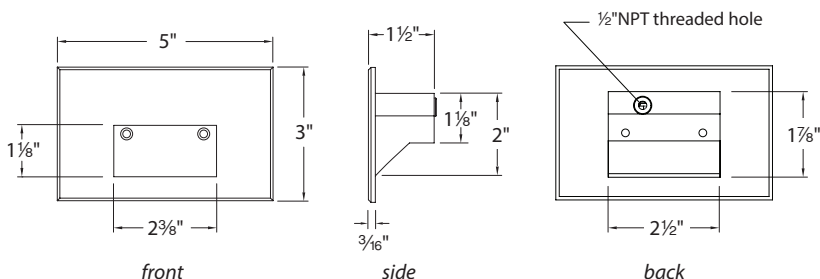

FEATURES

- Solid diecast brass, corrosion resistant aluminum alloy, or cast stainless steel construction
- Direct wiring, no driver needed
- Low profile, flush to wall aesthetics with no visible hardware
- 54,000 hour rated life
- Balanced lighting, free of shadows with minimum glare
- IP66 rated, Protected against high-pressure water jets
- Up to 200 fixtures can be connected in parallel
- 5 year WAC Lighting product warranty

SPECIFICATIONS

Construction: Die-cast aluminum or 316 marine grade cast stainless steel

Power: Direct wiring, no remote driver needed. Input voltage: 120V or 277VAC 50/60Hz

Light Source: 3000K CCT Samsung HV-AC High Power LED, CRI: 90
Optional color lenses. Total power consumption of 3.5W