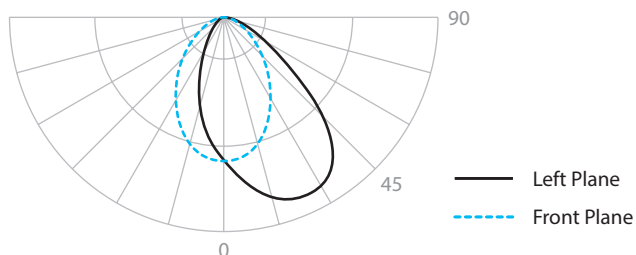

PHOTOMETRY

ORDER NUMBER

		Power	Comparable	Color Temp	Delivered Lumens	CBCP	Finish
	WP-LED219	19W	39W HID	30 3000K	1345	1022	aBZ Architectural Bronze aGH Architectural Graphite aWT Architectural White
				50 5000K	1435	1056	
	WP-LED227	27W	70W HID	30 3000K	2050	1436	
				50 5000K	2095	1478	

Example: **WP-LED219-30-GH**

ACCESSORIES

Motion Sensor (120V)

MS-120-BZ Bronze
MS-120-GY Gray
MS-120-WT White

Photo Sensor (120V)

PC-120-BZ Bronze
PC-120-GY Gray
PC-120-WT White

WAC Lighting

www.waclighting.com

Phone (800) 526.2588 • Fax (800) 526.2585

Headquarters/Eastern Distribution Center

44 Harbor Park Drive • Port Washington, NY 11050

Phone (516) 515.5000 • Fax (516) 515.5050

Western Distribution Center

1750 Archibald Avenue • Ontario, CA 91760

Phone (800) 526.2588 • Fax (800) 526.2585