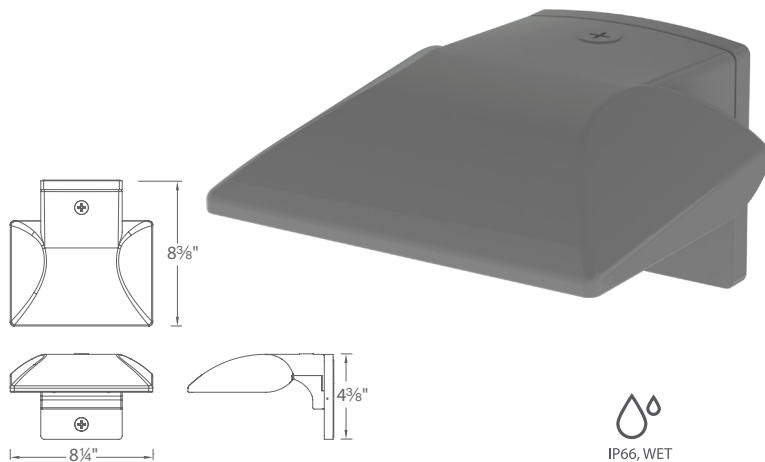

SPECIFICATIONS

Construction: Die-cast aluminum

Power: Integral driver in luminaire. Universal voltage input (120V-277V)

Dimming: 100% - 30% with 0 - 10V dimmer (120V - 277V)

100% - 15% with Electronic Low Voltage (ELV) dimmer (120V only)

Finish: Architectural Bronze, Graphite, and White

Standards: IP66, Wet Location, ETL & cETL Listed

Total Harmonic Distortion: 35%

Operating Temperature: -40°C (-40°F) to 40°C (104°F)

PRODUCT DESCRIPTION

Die cast aluminum factory sealed housings with patent pending design for a water and dust proof IP66 rated outdoor luminaire