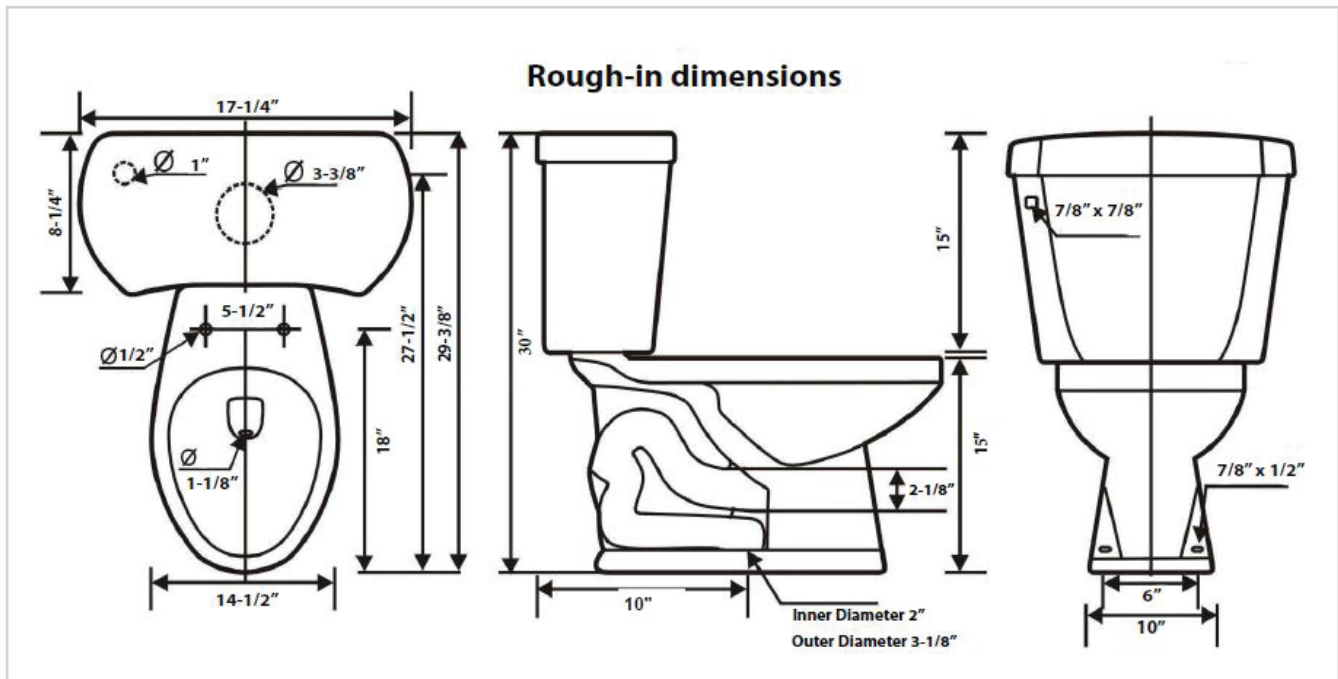

Two-Piece Elongated
Dual Flush Toilet
T3512D-10
TB3512-10 Bowl + TK3512D Tank

Two-Piece Elongated Dual Flush Toilet **T3512D-10**

Features

- 1.0/1.6 GPF Dual Flush
- Elongated
- 10" Rough-In
- 3" Flush Valve, Floor Mounted
- Right Hand Trip Lever Available
- MaP Flush Score \geq 1,000 grams
- IAPMO/UPC Approved
- TB3512-10 Bowl + TK3512D Tank

* Toilet Seat and Wax Ring Not Included

- Spec sheets contain rough-in measurements which may vary by 1/4" (\pm) and are subject to standard industry tolerances.
- Specs may change without prior notice, please check with your sales rep for most up to date spec sheet.