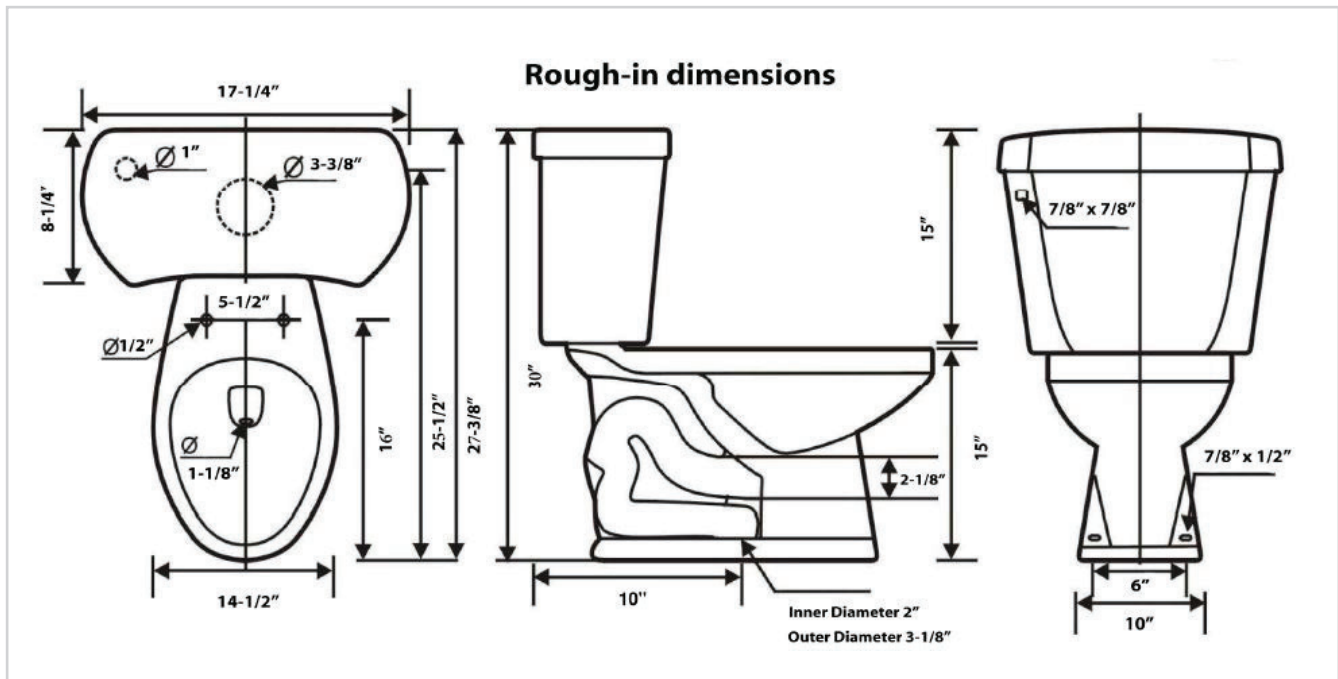

Two-Piece Round
Dual Flush Toilet

T3513D-10

TB3513-10 Bowl + TK3512D Tank

Two-Piece Round Dual Flush Toilet **T3513D-10**

Features

- 1.0/1.6 GPF Dual Flush
- Round Front
- 10" Rough-In
- 3" Flush Valve, Floor Mounted
- Right Hand Trip Lever Available
- MaP Flush Score \geq 1,000 grams
- TB3513-10 Bowl + TK3512D Tank

* Toilet Seat and Wax Ring Not Included

- Spec sheets contain rough-in measurements which may vary by 1/4" (\pm) and are subject to standard industry tolerances.
- Specs may change without prior notice, please check with your sales rep for most up to date spec sheet.