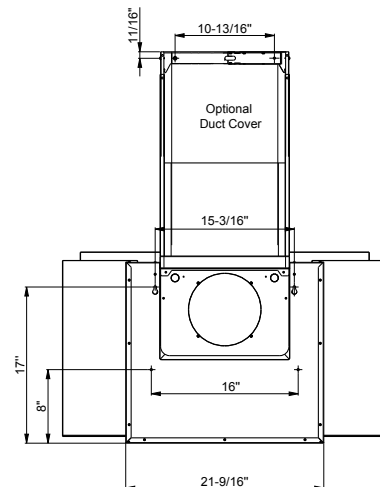

DESIGNER

APEX

WALL

ZEPHYR

ZEPHYRONLINE.COM

BACK