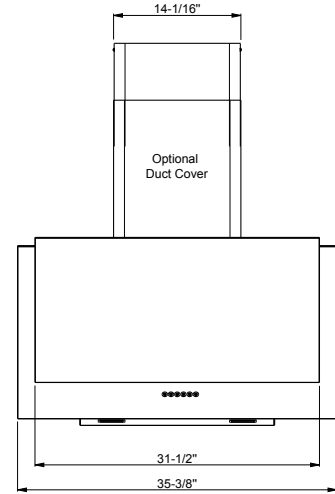

DESIGNER

APEX

WALL

ZEPHYR

ZEPHYRONLINE.COM

FRONT