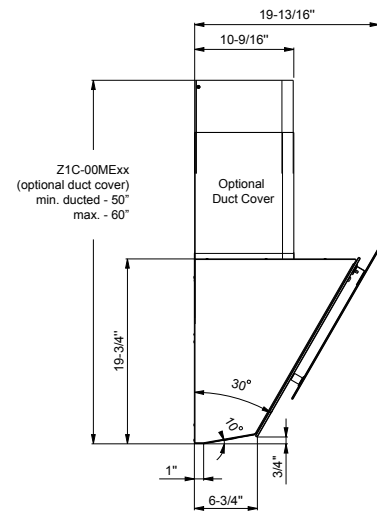

DESIGNER

APEX

WALL

ZEPHYR

ZEPHYRONLINE.COM

SIDE