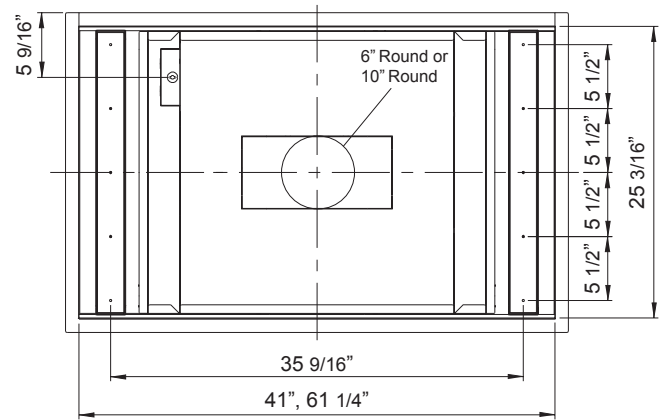

63" Stainless Steel

43" White

Includes Wireless Remote Control

Front*

Top

Side

*ALU-E43 has 2 panels, ALU-E63 has 3 panels

MODEL		ALU-E43CSX	ALU-E63CSX				
Stainless Steel		ALU-E43CWX	ALU-E63CWX				
White							
Size		43"	63"				
PERFORMANCE							
Internal Blower (CBI-290C)*		200-290 CFM, 1.4-3 sones	200-290 CFM, 1.4-3 sones				
Internal Blower (CBI-600A)*		240-600 CFM, 1.8-6 sones	240-600 CFM, 1.8-6 sones				
Internal Blower (PBI-1100B)*		500-1,100 CFM, 3.5-8 sones	500-1,100 CFM, 3.5-8 sones				
In-Line Blower (PBN-1000A)*		500-1,000 CFM, sones NA	500-1,000 CFM, sones NA				
External Blower (CBE-1000)*		500-1,000 CFM, sones NA	500-1,000 CFM, sones NA				
FEATURES							
Zephyr Connect App Compatible	Yes	Yes	Yes				
Alexa & Google Home Compatible	Yes	Yes	Yes				
Controls	Capacitive Touch	Capacitive Touch	Capacitive Touch				
Speed Levels	3	3	3				
Auto Delay-Off	Yes	Yes	Yes				
CleanAir Function**	Yes	Yes	Yes				
Lighting	LED Strip x 3 (10W)	LED Strip x 4 (10W)	LED Strip x 4 (10W)				
Tri-Level Lighting	Yes	Yes	Yes				
Filters	Aluminum Mesh x4	Aluminum Mesh x6	Aluminum Mesh x6				
Wireless Remote Control	Yes, RF	Yes, RF	Yes, RF				
Recirculating***	Yes	Yes	Yes				
ADA Compliant	Yes	Yes	Yes				
DUCT SPECIFICATIONS							
Vertical Internal Blower	6"(CBI), 10"(PBI)	6"(CBI), 10"(PBI)	6"(CBI), 10"(PBI)				
Vertical In-Line/External Blower	10"	10"	10"				
Horizontal Internal Blower	6"(CBI), 10"(PBI)	6"(CBI), 10"(PBI)	6"(CBI), 10"(PBI)				
Horizontal In-Line/External Blower	10"	10"	10"				
AC POWER							
Hood w/ CBI-290C	120V, 60Hz, Max. 1.05A	120V, 60Hz, Max. 1.05A	120V, 60Hz, Max. 1.05A				
Hood w/ CBI-600A	120V, 60Hz, Max. 3.05A	120V, 60Hz, Max. 3.05A	120V, 60Hz, Max. 3.05A				
Hood w/ PBI-1100B	120V, 60Hz, Max. 5.75A	120V, 60Hz, Max. 5.75A	120V, 60Hz, Max. 5.75A				
Hood w/ PBN-1000A	120V, 60Hz, Max. 5.75A	120V, 60Hz, Max. 5.75A	120V, 60Hz, Max. 5.75A				
Hood w/ CBE-1000	120V, 60Hz, Max. 6.55A	120V, 60Hz, Max. 6.55A	120V, 60Hz, Max. 6.55A				
OPTIONAL ACCESSORIES							
Recirculating Kit	ZRC-01LX	ZRC-01LX	ZRC-01LX				
Make-Up Air Kit	MUA006A (600 CFM) MUA008A (1,000 CFM) MUA010A (1,100 CFM)	MUA006A (600 CFM) MUA008A (1,000 CFM) MUA010A (1,100 CFM)	MUA006A (600 CFM) MUA008A (1,000 CFM) MUA010A (1,100 CFM)				
MOUNTING HEIGHT RANGE†		30" - 72"	30" - 72"				
WARRANTY		1 year parts, 1 year labor	1 year parts, 1 year labor				
CEILING HEIGHT	6'	6.5'	7'	7.5'	8'	8.5'	9'
MOUNTING HEIGHT‡	36"	42"	48"	54"	60"	66"	72"