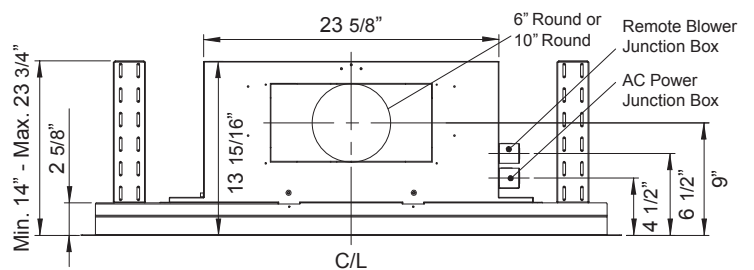

63" Stainless Steel

43" White

Includes Wireless Remote Control

Front*

Top

Side

*ALU-E43 has 2 panels, ALU-E63 has 3 panels

MODEL		ALU-E43CSX	ALU-E63CSX				
Stainless Steel		ALU-E43CWX	ALU-E63CWX				
White							
Size		43"	63"				
PERFORMANCE							
Internal Blower (CBI-290C)*		200-290 CFM, 1.4-3 sones	200-290 CFM, 1.4-3 sones				
Internal Blower (CBI-600A)*		240-600 CFM, 1.8-6 sones	240-600 CFM, 1.8-6 sones				
Internal Blower (PBI-1100B)*		500-1,100 CFM, 3.5-8 sones	500-1,100 CFM, 3.5-8 sones				
In-Line Blower (PBN-1000A)*		500-1,000 CFM, sones NA	500-1,000 CFM, sones NA				
External Blower (CBE-1000)*		500-1,000 CFM, sones NA	500-1,000 CFM, sones NA				
FEATURES							
Zephyr Connect App Compatible	Yes	Yes	Yes				
Alexa & Google Home Compatible	Yes	Yes	Yes				
Controls	Capacitive Touch	Capacitive Touch	Capacitive Touch				
Speed Levels	3	3	3				
Auto Delay-Off	Yes	Yes	Yes				
CleanAir Function**	Yes	Yes	Yes				
Lighting	LED Strip x 3 (10W)	LED Strip x 4 (10W)	LED Strip x 4 (10W)				
Tri-Level Lighting	Yes	Yes	Yes				
Filters	Aluminum Mesh x4	Aluminum Mesh x6	Aluminum Mesh x6				
Wireless Remote Control	Yes, RF	Yes, RF	Yes, RF				
Recirculating***	Yes	Yes	Yes				
ADA Compliant	Yes	Yes	Yes				
DUCT SPECIFICATIONS							
Vertical Internal Blower	6"(CBI), 10"(PBI)	6"(CBI), 10"(PBI)	6"(CBI), 10"(PBI)				
Vertical In-Line/External Blower	10"	10"	10"				
Horizontal Internal Blower	6"(CBI), 10"(PBI)	6"(CBI), 10"(PBI)	6"(CBI), 10"(PBI)				
Horizontal In-Line/External Blower	10"	10"	10"				
AC POWER							
Hood w/ CBI-290C	120V, 60Hz, Max. 1.05A	120V, 60Hz, Max. 1.05A	120V, 60Hz, Max. 1.05A				
Hood w/ CBI-600A	120V, 60Hz, Max. 3.05A	120V, 60Hz, Max. 3.05A	120V, 60Hz, Max. 3.05A				
Hood w/ PBI-1100B	120V, 60Hz, Max. 5.75A	120V, 60Hz, Max. 5.75A	120V, 60Hz, Max. 5.75A				
Hood w/ PBN-1000A	120V, 60Hz, Max. 5.75A	120V, 60Hz, Max. 5.75A	120V, 60Hz, Max. 5.75A				
Hood w/ CBE-1000	120V, 60Hz, Max. 6.55A	120V, 60Hz, Max. 6.55A	120V, 60Hz, Max. 6.55A				
OPTIONAL ACCESSORIES							
Recirculating Kit	ZRC-01LX	ZRC-01LX	ZRC-01LX				
Make-Up Air Kit	MUA006A (600 CFM) MUA008A (1,000 CFM) MUA010A (1,100 CFM)	MUA006A (600 CFM) MUA008A (1,000 CFM) MUA010A (1,100 CFM)	MUA006A (600 CFM) MUA008A (1,000 CFM) MUA010A (1,100 CFM)				
MOUNTING HEIGHT RANGE†		30" - 72"	30" - 72"				
WARRANTY		1 year parts, 1 year labor	1 year parts, 1 year labor				
CEILING HEIGHT	6'	6.5'	7'	7.5'	8'	8.5'	9'
MOUNTING HEIGHT‡	36"	42"	48"	54"	60"	66"	72"