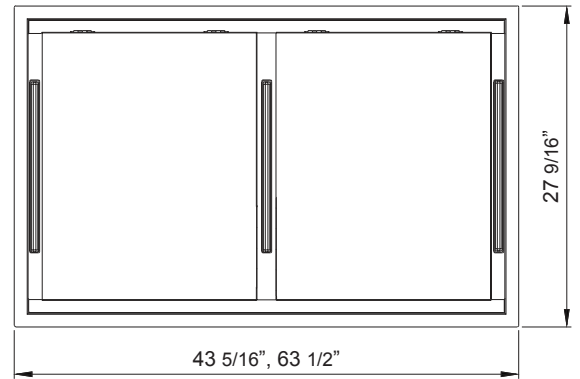

63" Stainless Steel

43" White

Includes Wireless Remote Control

Front*

Top

Side

*ALU-E43 has 2 panels, ALU-E63 has 3 panels

MODEL		ALU-E43CSX	ALU-E63CSX				
Stainless Steel		ALU-E43CWX	ALU-E63CWX				
White							
Size		43"	63"				
PERFORMANCE							
Internal Blower (CBI-290C)*		200-290 CFM, 1.4-3 sones	200-290 CFM, 1.4-3 sones				
Internal Blower (CBI-600A)*		240-600 CFM, 1.8-6 sones	240-600 CFM, 1.8-6 sones				
Internal Blower (PBI-1100B)*		500-1,100 CFM, 3.5-8 sones	500-1,100 CFM, 3.5-8 sones				
In-Line Blower (PBN-1000A)*		500-1,000 CFM, sones NA	500-1,000 CFM, sones NA				
External Blower (CBE-1000)*		500-1,000 CFM, sones NA	500-1,000 CFM, sones NA				
FEATURES							
Zephyr Connect App Compatible	Yes	Yes	Yes				
Alexa & Google Home Compatible	Yes	Yes	Yes				
Controls	Capacitive Touch	Capacitive Touch	Capacitive Touch				
Speed Levels	3	3	3				
Auto Delay-Off	Yes	Yes	Yes				
CleanAir Function**	Yes	Yes	Yes				
Lighting	LED Strip x 3 (10W)	LED Strip x 4 (10W)	LED Strip x 4 (10W)				
Tri-Level Lighting	Yes	Yes	Yes				
Filters	Aluminum Mesh x4	Aluminum Mesh x6	Aluminum Mesh x6				
Wireless Remote Control	Yes, RF	Yes, RF	Yes, RF				
Recirculating***	Yes	Yes	Yes				
ADA Compliant	Yes	Yes	Yes				
DUCT SPECIFICATIONS							
Vertical Internal Blower	6"(CBI), 10"(PBI)	6"(CBI), 10"(PBI)	6"(CBI), 10"(PBI)				
Vertical In-Line/External Blower	10"	10"	10"				
Horizontal Internal Blower	6"(CBI), 10"(PBI)	6"(CBI), 10"(PBI)	6"(CBI), 10"(PBI)				
Horizontal In-Line/External Blower	10"	10"	10"				
AC POWER							
Hood w/ CBI-290C	120V, 60Hz, Max. 1.05A	120V, 60Hz, Max. 1.05A	120V, 60Hz, Max. 1.05A				
Hood w/ CBI-600A	120V, 60Hz, Max. 3.05A	120V, 60Hz, Max. 3.05A	120V, 60Hz, Max. 3.05A				
Hood w/ PBI-1100B	120V, 60Hz, Max. 5.75A	120V, 60Hz, Max. 5.75A	120V, 60Hz, Max. 5.75A				
Hood w/ PBN-1000A	120V, 60Hz, Max. 5.75A	120V, 60Hz, Max. 5.75A	120V, 60Hz, Max. 5.75A				
Hood w/ CBE-1000	120V, 60Hz, Max. 6.55A	120V, 60Hz, Max. 6.55A	120V, 60Hz, Max. 6.55A				
OPTIONAL ACCESSORIES							
Recirculating Kit	ZRC-01LX	ZRC-01LX	ZRC-01LX				
Make-Up Air Kit	MUA006A (600 CFM) MUA008A (1,000 CFM) MUA010A (1,100 CFM)	MUA006A (600 CFM) MUA008A (1,000 CFM) MUA010A (1,100 CFM)	MUA006A (600 CFM) MUA008A (1,000 CFM) MUA010A (1,100 CFM)				
MOUNTING HEIGHT RANGE†		30" - 72"	30" - 72"				
WARRANTY		1 year parts, 1 year labor	1 year parts, 1 year labor				
CEILING HEIGHT	6'	6.5'	7'	7.5'	8'	8.5'	9'
MOUNTING HEIGHT‡	36"	42"	48"	54"	60"	66"	72"