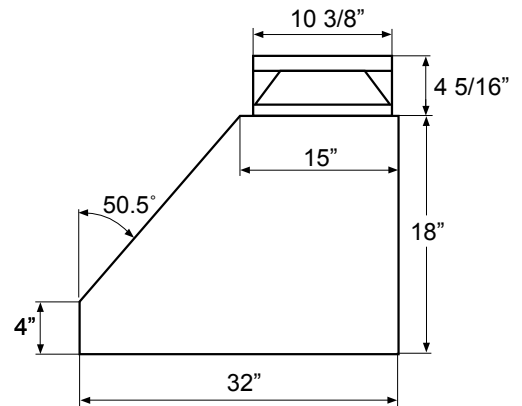

48" model shown with optional 12" duct cover

TOP

SIDE

BACK

| MODEL | | | | |
|--|-----------------------------|-----------------------------|-----------------------------|-----------------------------|
| Stainless Steel Size | AK7836CS 36" | AK7842CS 42" | AK7848CS 48" | AK7854CS 54" |
| Net Width | 35-7/8" | 41-7/8" | 47-7/8" | 53-7/8" |
| Blower CFM (Min. - Max.) | 450 - 1,200 | 450 - 1,200 | 450 - 1,200 | 450 - 1,200 |
| Sones (Min. - Max.) | 3.5 - 9 | 3.5 - 9 | 3.5 - 9 | 3.5 - 9 |
| FEATURES | | | | |
| Controls | Metallic Knob | Metallic Knob | Metallic Knob | Metallic Knob |
| Speed Levels | 3 | 3 | 3 | 3 |
| Lighting | LumiLight LED, 6W x2 | LumiLight LED, 6W x2 | LumiLight LED, 6W x4 | LumiLight LED, 6W x4 |
| Dual-Level Lighting | Yes | Yes | Yes | Yes |
| Filters | Pro Baffle x3 | Pro Baffle x3 | Pro Baffle x4 | Pro Baffle x4 |
| Recirculating Option | No | No | No | No |
| High Quality Stainless Steel | 304S | 304S | 304S | 304S |
| DUCT SPECIFICATIONS | | | | |
| Vertical Internal Blower | 10" Round | 10" Round | 10" Round | 10" Round |
| Horizontal Internal Blower | 10" Round | 10" Round | 10" Round | 10" Round |
| AC POWER | 120V, 60Hz at Max. 9A | 120V, 60Hz at Max. 9A | 120V, 60Hz at Max. 9A | 120V, 60Hz at Max. 9A |
| OPTIONAL ACCESSORIES | | | | |
| 12" Duct Cover | AK0736BS | AK0742BS | AK0748BS | AK0754BS |
| Duct Cover (10' - 12' ceilings) | Z1C-0178 | Z1C-0178 | Z1C-0178 | Z1C-0178 |
| MOUNTING HEIGHT RANGE* | 30" - 36" | 30" - 36" | 30" - 36" | 30" - 36" |
| WARRANTY | 3 years parts, 1 year labor | 3 years parts, 1 year labor | 3 years parts, 1 year labor | 3 years parts, 1 year labor |

*Mounting height refers to distance between top of a 36" tall cooking surface and bottom of hood.