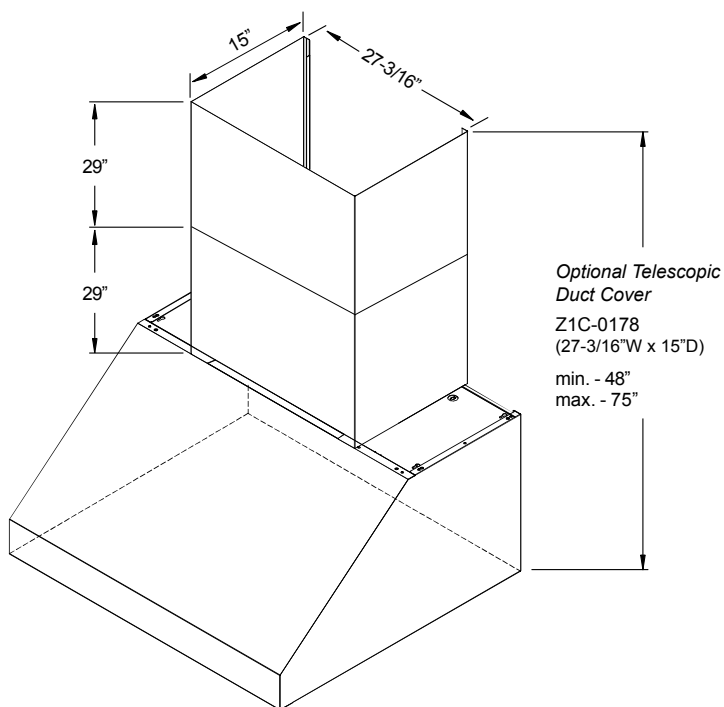

48" model shown with optional 12" duct cover

TOP

SIDE

BACK

| MODEL | | | | |
|--|-----------------------------|-----------------------------|-----------------------------|-----------------------------|
| Stainless Steel Size | AK7836CS 36" | AK7842CS 42" | AK7848CS 48" | AK7854CS 54" |
| Net Width | 35-7/8" | 41-7/8" | 47-7/8" | 53-7/8" |
| Blower CFM (Min. - Max.) | 450 - 1,200 | 450 - 1,200 | 450 - 1,200 | 450 - 1,200 |
| Sones (Min. - Max.) | 3.5 - 9 | 3.5 - 9 | 3.5 - 9 | 3.5 - 9 |
| FEATURES | | | | |
| Controls | Metallic Knob | Metallic Knob | Metallic Knob | Metallic Knob |
| Speed Levels | 3 | 3 | 3 | 3 |
| Lighting | LumiLight LED, 6W x2 | LumiLight LED, 6W x2 | LumiLight LED, 6W x4 | LumiLight LED, 6W x4 |
| Dual-Level Lighting | Yes | Yes | Yes | Yes |
| Filters | Pro Baffle x3 | Pro Baffle x3 | Pro Baffle x4 | Pro Baffle x4 |
| Recirculating Option | No | No | No | No |
| High Quality Stainless Steel | 304S | 304S | 304S | 304S |
| DUCT SPECIFICATIONS | | | | |
| Vertical Internal Blower | 10" Round | 10" Round | 10" Round | 10" Round |
| Horizontal Internal Blower | 10" Round | 10" Round | 10" Round | 10" Round |
| AC POWER | 120V, 60Hz at Max. 9A | 120V, 60Hz at Max. 9A | 120V, 60Hz at Max. 9A | 120V, 60Hz at Max. 9A |
| OPTIONAL ACCESSORIES | | | | |
| 12" Duct Cover | AK0736BS | AK0742BS | AK0748BS | AK0754BS |
| Duct Cover (10' - 12' ceilings) | Z1C-0178 | Z1C-0178 | Z1C-0178 | Z1C-0178 |
| MOUNTING HEIGHT RANGE* | 30" - 36" | 30" - 36" | 30" - 36" | 30" - 36" |
| WARRANTY | 3 years parts, 1 year labor | 3 years parts, 1 year labor | 3 years parts, 1 year labor | 3 years parts, 1 year labor |

*Mounting height refers to distance between top of a 36" tall cooking surface and bottom of hood.