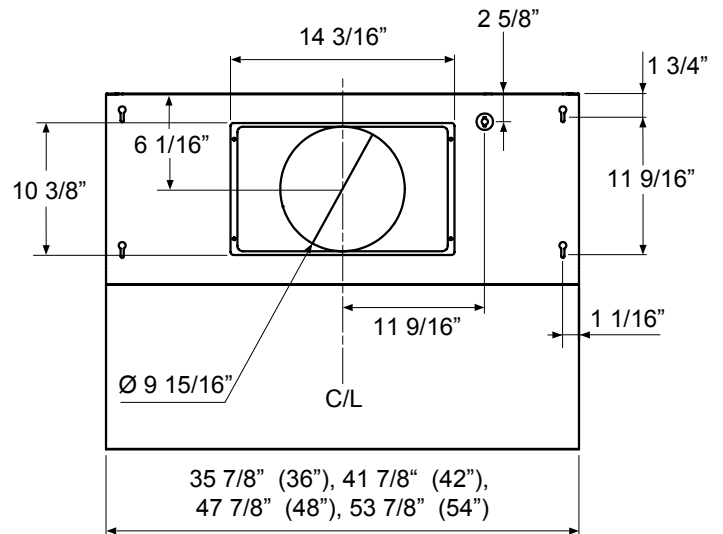

48" model shown with optional 12" duct cover

TOP

SIDE

BACK

| MODEL | | | | |
|--|-----------------------------|-----------------------------|-----------------------------|-----------------------------|
| Stainless Steel Size | AK7836CS 36" | AK7842CS 42" | AK7848CS 48" | AK7854CS 54" |
| Net Width | 35-7/8" | 41-7/8" | 47-7/8" | 53-7/8" |
| Blower CFM (Min. - Max.) | 450 - 1,200 | 450 - 1,200 | 450 - 1,200 | 450 - 1,200 |
| Sones (Min. - Max.) | 3.5 - 9 | 3.5 - 9 | 3.5 - 9 | 3.5 - 9 |
| FEATURES | | | | |
| Controls | Metallic Knob | Metallic Knob | Metallic Knob | Metallic Knob |
| Speed Levels | 3 | 3 | 3 | 3 |
| Lighting | LumiLight LED, 6W x2 | LumiLight LED, 6W x2 | LumiLight LED, 6W x4 | LumiLight LED, 6W x4 |
| Dual-Level Lighting | Yes | Yes | Yes | Yes |
| Filters | Pro Baffle x3 | Pro Baffle x3 | Pro Baffle x4 | Pro Baffle x4 |
| Recirculating Option | No | No | No | No |
| High Quality Stainless Steel | 304S | 304S | 304S | 304S |
| DUCT SPECIFICATIONS | | | | |
| Vertical Internal Blower | 10" Round | 10" Round | 10" Round | 10" Round |
| Horizontal Internal Blower | 10" Round | 10" Round | 10" Round | 10" Round |
| AC POWER | 120V, 60Hz at Max. 9A | 120V, 60Hz at Max. 9A | 120V, 60Hz at Max. 9A | 120V, 60Hz at Max. 9A |
| OPTIONAL ACCESSORIES | | | | |
| 12" Duct Cover | AK0736BS | AK0742BS | AK0748BS | AK0754BS |
| Duct Cover (10' - 12' ceilings) | Z1C-0178 | Z1C-0178 | Z1C-0178 | Z1C-0178 |
| MOUNTING HEIGHT RANGE* | 30" - 36" | 30" - 36" | 30" - 36" | 30" - 36" |
| WARRANTY | 3 years parts, 1 year labor | 3 years parts, 1 year labor | 3 years parts, 1 year labor | 3 years parts, 1 year labor |

*Mounting height refers to distance between top of a 36" tall cooking surface and bottom of hood.