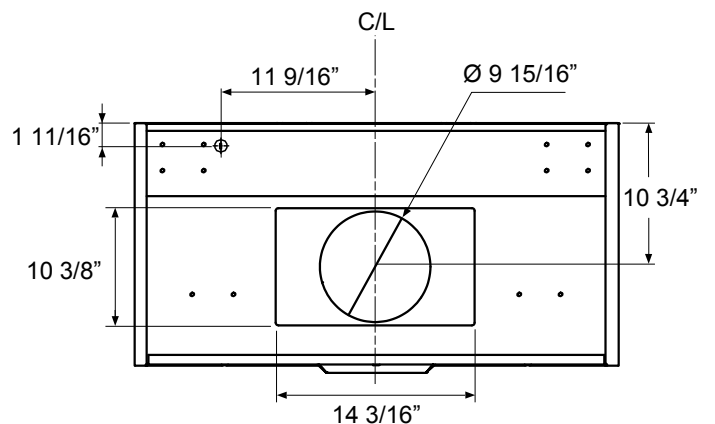

48" model shown with optional 12" duct cover

TOP

SIDE

BACK

| MODEL | | | | |
|--|-----------------------------|-----------------------------|-----------------------------|-----------------------------|
| Stainless Steel Size | AK7836CS 36" | AK7842CS 42" | AK7848CS 48" | AK7854CS 54" |
| Net Width | 35-7/8" | 41-7/8" | 47-7/8" | 53-7/8" |
| Blower CFM (Min. - Max.) | 450 - 1,200 | 450 - 1,200 | 450 - 1,200 | 450 - 1,200 |
| Sones (Min. - Max.) | 3.5 - 9 | 3.5 - 9 | 3.5 - 9 | 3.5 - 9 |
| FEATURES | | | | |
| Controls | Metallic Knob | Metallic Knob | Metallic Knob | Metallic Knob |
| Speed Levels | 3 | 3 | 3 | 3 |
| Lighting | LumiLight LED, 6W x2 | LumiLight LED, 6W x2 | LumiLight LED, 6W x4 | LumiLight LED, 6W x4 |
| Dual-Level Lighting | Yes | Yes | Yes | Yes |
| Filters | Pro Baffle x3 | Pro Baffle x3 | Pro Baffle x4 | Pro Baffle x4 |
| Recirculating Option | No | No | No | No |
| High Quality Stainless Steel | 304S | 304S | 304S | 304S |
| DUCT SPECIFICATIONS | | | | |
| Vertical Internal Blower | 10" Round | 10" Round | 10" Round | 10" Round |
| Horizontal Internal Blower | 10" Round | 10" Round | 10" Round | 10" Round |
| AC POWER | 120V, 60Hz at Max. 9A | 120V, 60Hz at Max. 9A | 120V, 60Hz at Max. 9A | 120V, 60Hz at Max. 9A |
| OPTIONAL ACCESSORIES | | | | |
| 12" Duct Cover | AK0736BS | AK0742BS | AK0748BS | AK0754BS |
| Duct Cover (10' - 12' ceilings) | Z1C-0178 | Z1C-0178 | Z1C-0178 | Z1C-0178 |
| MOUNTING HEIGHT RANGE* | 30" - 36" | 30" - 36" | 30" - 36" | 30" - 36" |
| WARRANTY | 3 years parts, 1 year labor | 3 years parts, 1 year labor | 3 years parts, 1 year labor | 3 years parts, 1 year labor |

*Mounting height refers to distance between top of a 36" tall cooking surface and bottom of hood.