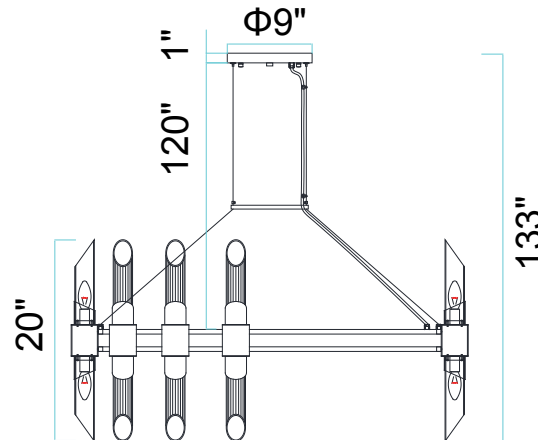

PROJECT: \_\_\_\_\_

FIXTURE TYPE: \_\_\_\_\_

LOCATION: \_\_\_\_\_

CONTACT/PHONE: \_\_\_\_\_

Item	1269P40-36-602
Collection	
Finish	Stain Gold
Glass	Clear
Crystal	-----
Input	120V AC,60HZ,AC

Shade	-----
Length/Dia.	40"
Width/Ext.	40"
Height	20"
Maximum	133"
Lumens	-----

Light Source	E12
Bulb Info.	36×60W
Included	-----
Dimmable	No
Color	-----
Weight	