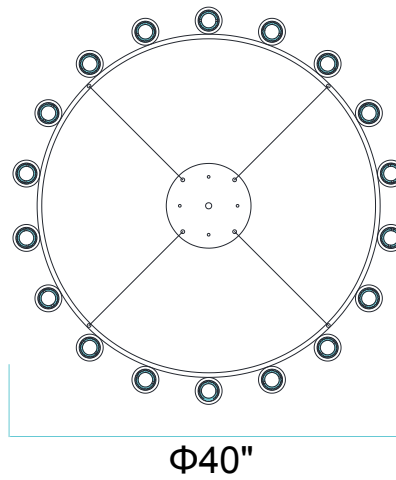

PROJECT: \_\_\_\_\_

FIXTURE TYPE: \_\_\_\_\_

LOCATION: \_\_\_\_\_

CONTACT/PHONE: \_\_\_\_\_

Item	1269P40-36-602
Collection	
Finish	Stain Gold
Glass	Clear
Crystal	-----
Input	120V AC,60HZ,AC

Shade	-----
Length/Dia.	40"
Width/Ext.	40"
Height	20"
Maximum	133"
Lumens	-----

Light Source	E12
Bulb Info.	36×60W
Included	-----
Dimmable	No
Color	-----
Weight	