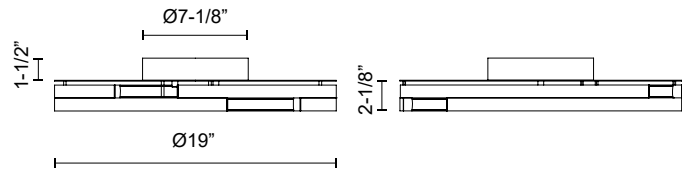

ANELLO MINOR FM52719

FLUSH MOUNT

PROJECT

DESCRIPTION

Two layers of gently arched metal bands combine to form an asymmetric architectural appearance. The offset illuminated components create a dynamic lamp that changes visually depending on your viewpoint.

FM52719-BN
Brushed Nickel

FM52719-BK
Black

FM52719-WT
Walnut

SPECIFICATION DETAILS

* For custom options, consult factory for details.

Fixture Dimensions	D19" x H3-5/8"
Light Source	LED with DC Driver
Wattage	46W
Total Lumens	3910lm
Delivered Lumens	BK-995lm; BN-1422lm; WT-1139lm;
Voltage	120V
Color Temperature	3000K
CRI (Ra)	90CRI
Optional Color Temps	2700K - 5000K Available, Minimum Order Quantities Apply
LED Rated Life	50,000 hours
Dimming	100% - 10%, TRIAC Dimmer (Not Included)
Diffuser Details	Frosted acrylic diffuser
Location	Dry
Warranty	5 Years
Mounting Style	All Orientation; Ceiling and Wall;
Canopy Dimensions	D7-1/8" x H1-1/2"