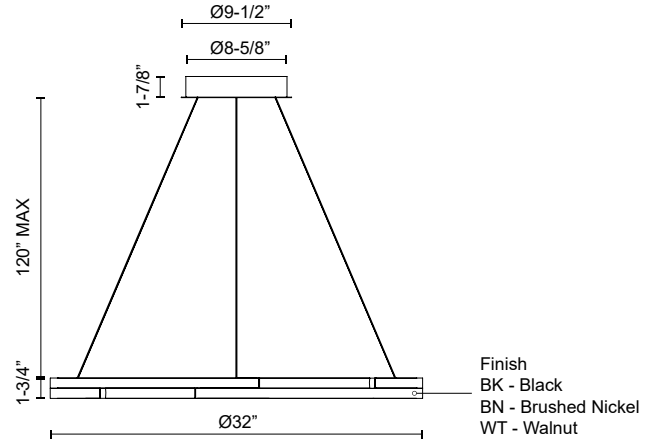

Fixture Dimensions	D32" x H1-3/4"
Light Source	LED with DC Driver
Wattage	78W
Total Lumens	6630lm
Delivered Lumens	BK-2775lm*; BN-3240lm*; WT-2366lm;
Voltage	120V
Color Temperature	3000K
CRI (Ra)	90CRI
Optional Color Temps	2700K - 5000K Available, Minimum Order Quantities Apply
LED Rated Life	50,000 hours
Dimming	100% - 10%, TRIAC Dimmer (Not Included)
Diffuser Details	Frosted acrylic diffuser
Adjustable	Yes
Wire Length	120" Max
Wire Type	Black Coaxial Wire
Minimum Hang Height	18"
Location	Dry
Warranty	5 Years
Canopy Dimensions	D9-1/2" x H1-7/8"

DESCRIPTION

Two layers of gently arched metal bands combine to form an asymmetric architectural appearance. The offset illuminated components create a dynamic lamp that changes visually depending on your viewpoint.