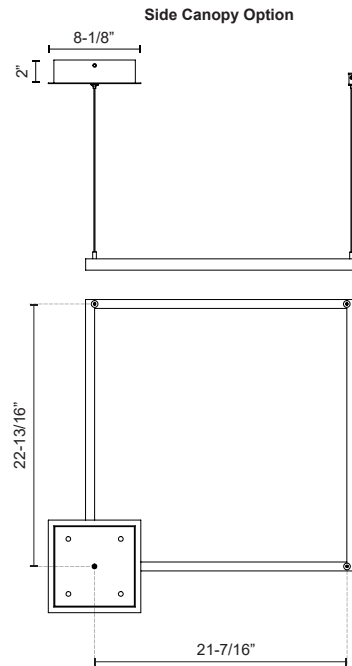

PIAZZA PD88124

PENDANTS

PROJECT

PD88124-BK
Black

PD88124-WH
White

SPECIFICATION DETAILS

* For custom options, consult factory for details.

Fixture Dimensions	L23-5/8" x W23-5/8" x H1-3/8"
Light Source	LED with DC Driver
Wattage	52W
Total Lumens	3750lm
Delivered Lumens	BK-1500lm*; WH-2010lm*;
Voltage	120V
Color Temperature	3000K
CRI (Ra)	90CRI
Optional Color Temps	2700K - 5000K Available, Minimum Order Quantities Apply
LED Rated Life	50,000 hours
Dimming	100% - 10%, TRIAC or ELV Dimmer (Not Included)
Diffuser Details	Frosted Silicone Diffuser
Adjustable	Yes
Wire Length	120" Max
Wire Type	BK - Black Wire; WH - Clear Wire;
Location	Dry
Warranty	5 Years
Illumination Direction	Downlight
Canopy Dimensions	L8-1/8" x W8-1/8" x H2"

DESCRIPTION

Extruded aluminum with rectangular profile. Flush silicone diffuser. Matte powder-coated finish. Down light. Duo canopy mounting style

KUZCO

19054 28TH AVENUE
SURREY - BC V3Z 6M3
CANADA

WWW.KUZCOLIGHTING.COM