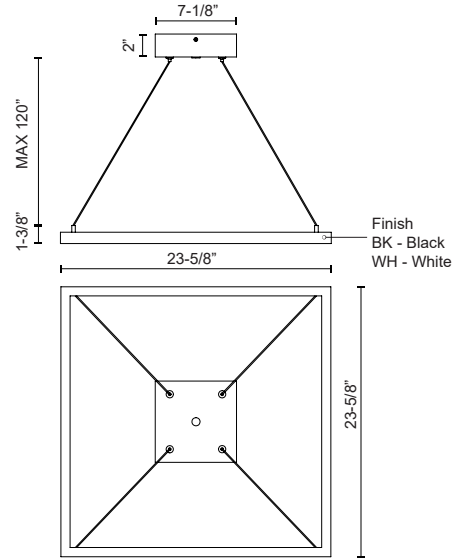

PIAZZA PD88124

PENDANTS

PROJECT

PD88124-BK
Black

PD88124-WH
White

SPECIFICATION DETAILS

* For custom options, consult factory for details.

Fixture Dimensions	L23-5/8" x W23-5/8" x H1-3/8"
Light Source	LED with DC Driver
Wattage	52W
Total Lumens	3750lm
Delivered Lumens	BK-1500lm*; WH-2010lm*;
Voltage	120V
Color Temperature	3000K
CRI (Ra)	90CRI
Optional Color Temps	2700K - 5000K Available, Minimum Order Quantities Apply
LED Rated Life	50,000 hours
Dimming	100% - 10%, TRIAC or ELV Dimmer (Not Included)
Diffuser Details	Frosted Silicone Diffuser
Adjustable	Yes
Wire Length	120" Max
Wire Type	BK - Black Wire; WH - Clear Wire;
Location	Dry
Warranty	5 Years
Illumination Direction	Downlight
Canopy Dimensions	L8-1/8" x W8-1/8" x H2"

DESCRIPTION

Extruded aluminum with rectangular profile. Flush silicone diffuser. Matte powder-coated finish. Down light. Duo canopy mounting style

KUZCO

19054 28TH AVENUE
SURREY - BC V3Z 6M3
CANADA

WWW.KUZCOLIGHTING.COM