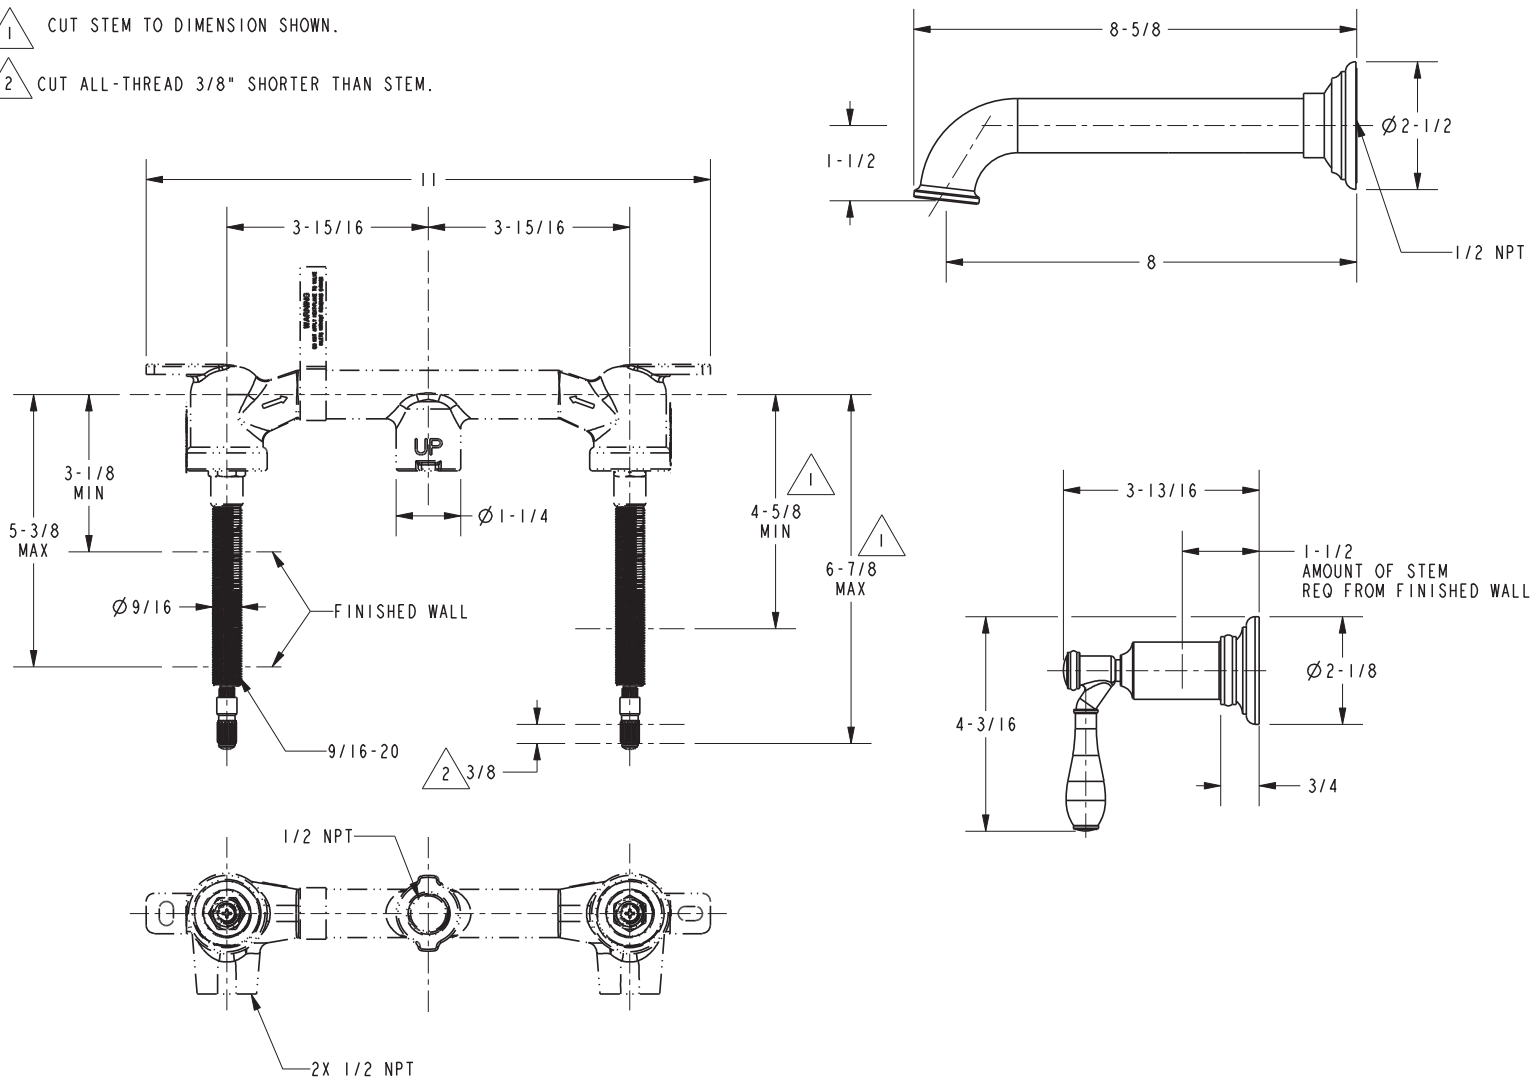

**Features**

- Solid brass construction
- ADA compliant traditional lever handles
- 8" (20.3 cm) spout reach (wall-to-center)
- 1/2" NPT spout inlet fitting
- Intended for use with Newport Brass rough valve as specified (Required Accessory)
- Rough valve incorporates a brass valve body assembly
- Rough valve incorporates quarter-turn washerless ceramic disc valve cartridges

**Required Accessory**

Application	Wall Lavatory Valve
Description	2-Cartridge Assembly
Inlet/Outlet	1/2"
Part Number	1-532
Image	

**Product Specification** Add "Color / Finish" suffix to Model number, below.

The Wall-Mounted Lavatory Faucet shall be made of solid brass construction. Wall-Mounted Lavatory Faucet shall incorporate ADA compliant lever handles and a 8" (20.3 cm) spout (wall-to-center) that incorporates a 1/2" NPT inlet fitting. Rough valve shall incorporate a brass valve body assembly and quarter-turn washerless ceramic disc valve cartridges. Wall-Mounted Lavatory Faucet shall be Newport Brass Model 3-2551/\_\_\_\_\_ and Newport Brass rough valve shall be 1-532.

## PRODUCT DIMENSIONS *(Units are in inches)*

NOTES:

- 1 CUT STEM TO DIMENSION SHOWN.
- 2 CUT ALL-THREAD 3/8" SHORTER THAN STEM.